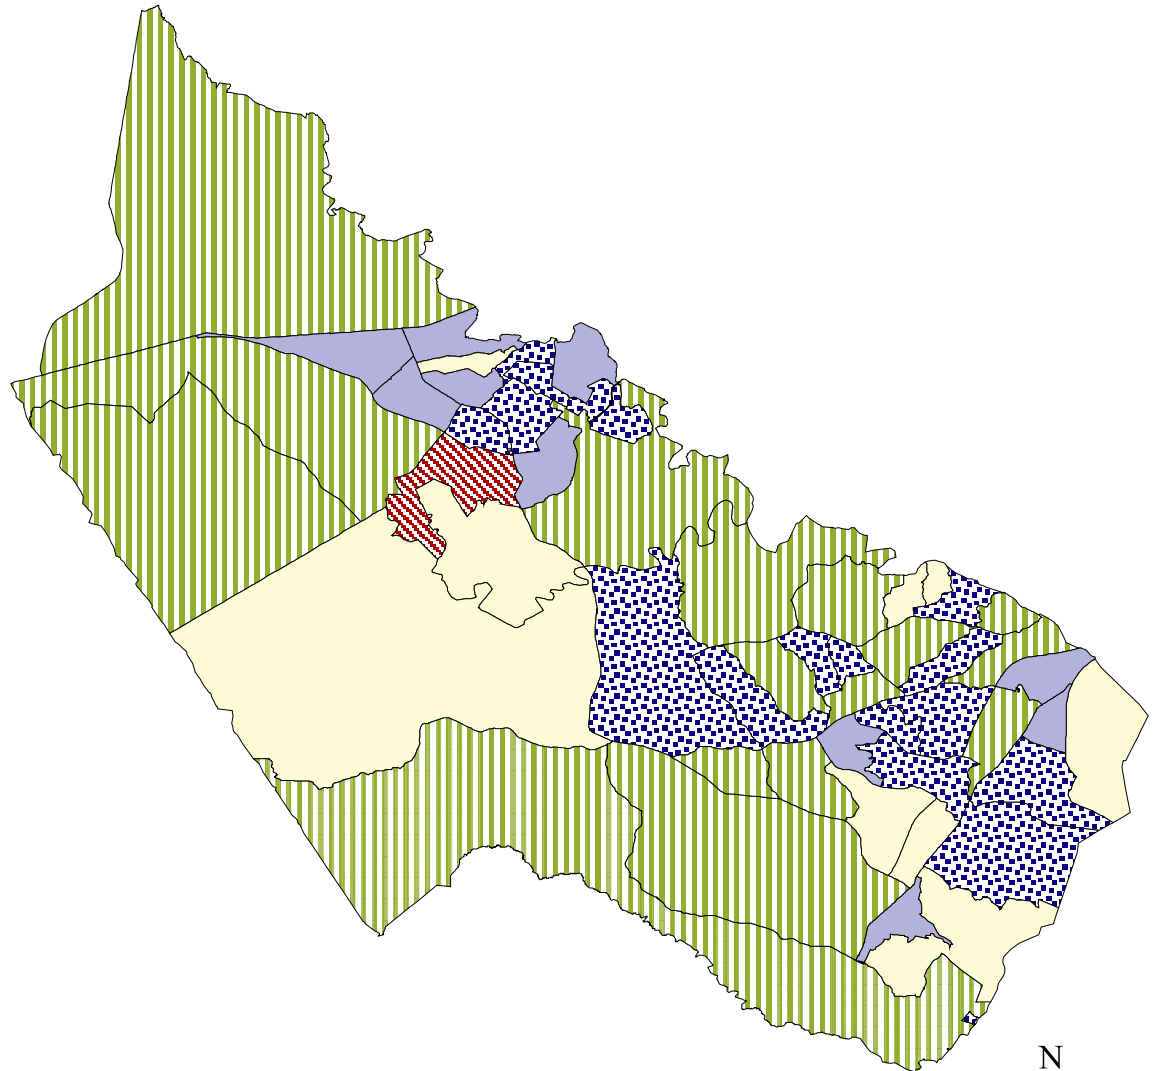

Number of Foreign-Born Individuals in Poverty

Prince William County, Manassas, and Manassas Park Key:

Data are divided into six groups based on the statewide distribution of foreign-born individuals in poverty among Census tracts. The percentage of Virginia Census tracts that fall under each group and the corresponding number of individuals are indicated below.

- Group 1: Top 1% of tracts, 457-1,127 individuals
- Group 2: Next 4% of tracts, 189-456 individuals
- Group 3: Next 5% of tracts, 109-188 individuals
- Group 4: Next 15% of tracts, 34-108 individuals
- Group 5: Next 25% of tracts, 9-33 individuals
- Group 6: Bottom 50% of tracts, fewer than 9 individuals