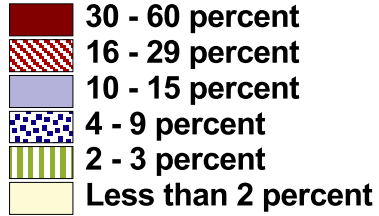

Percent of the Population Over Age Five Who Are Limited English Proficient

Henrico County Key:

Data are divided into six groups based on the statewide distribution, among Census tracts, of individuals over age five that have limited English proficiency. The percentage of Virginia Census tracts that fall under each group and the corresponding percentage of limited English proficient individuals are indicated below.

- Group 1: Top 1% of tracts, 30-60 percent
- Group 2: Next 4% of tracts, 16-29 percent
- Group 3: Next 5% of tracts, 10-15 percent
- Group 4: Next 15%, of tracts, 4-9 percent
- Group 5: Next 25% of tracts, 2-3 percent
- Group 6: Bottom 50% of tracts, less than 2 percent