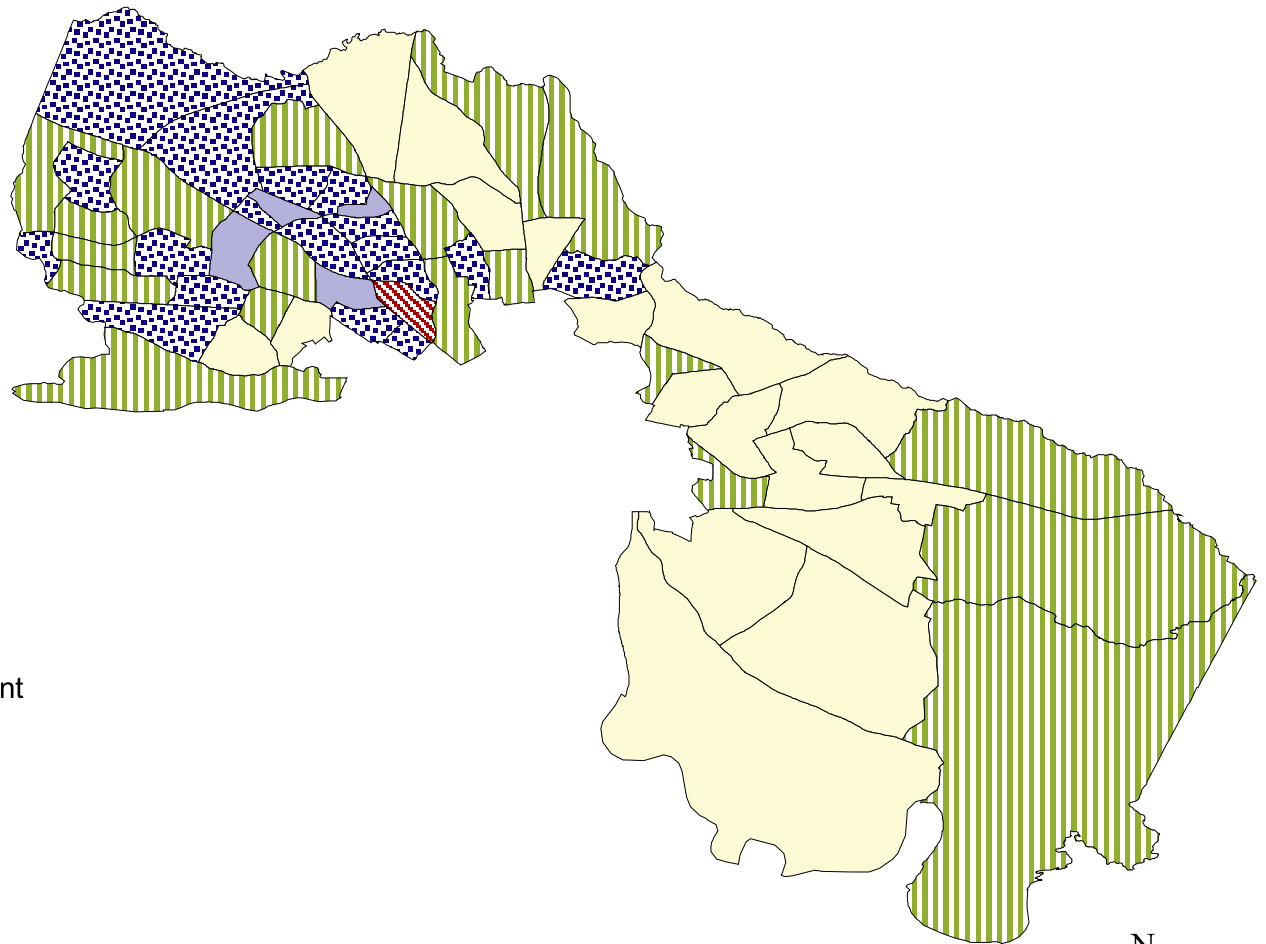

Percent of the Population Who Are Non-Citizens

Henrico County Key:

Data are divided into six groups based on the statewide distribution of non-citizens among Census tracts. The percentage of Virginia Census tracts that fall under each group and the corresponding percent of the population who are non-citizens are indicated below.

- Group 1: Top 1% of tracts, 34-54 percent
- Group 2: Next 4% of tracts, 17-33 percent
- Group 3: Next 5% of tracts, 12-16 percent
- Group 4: Next 15% of tracts, 4-11 percent
- Group 5: Next 25% of tracts, 2-3 percent
- Group 6: Bottom 50% of tracts, fewer than 2 percent