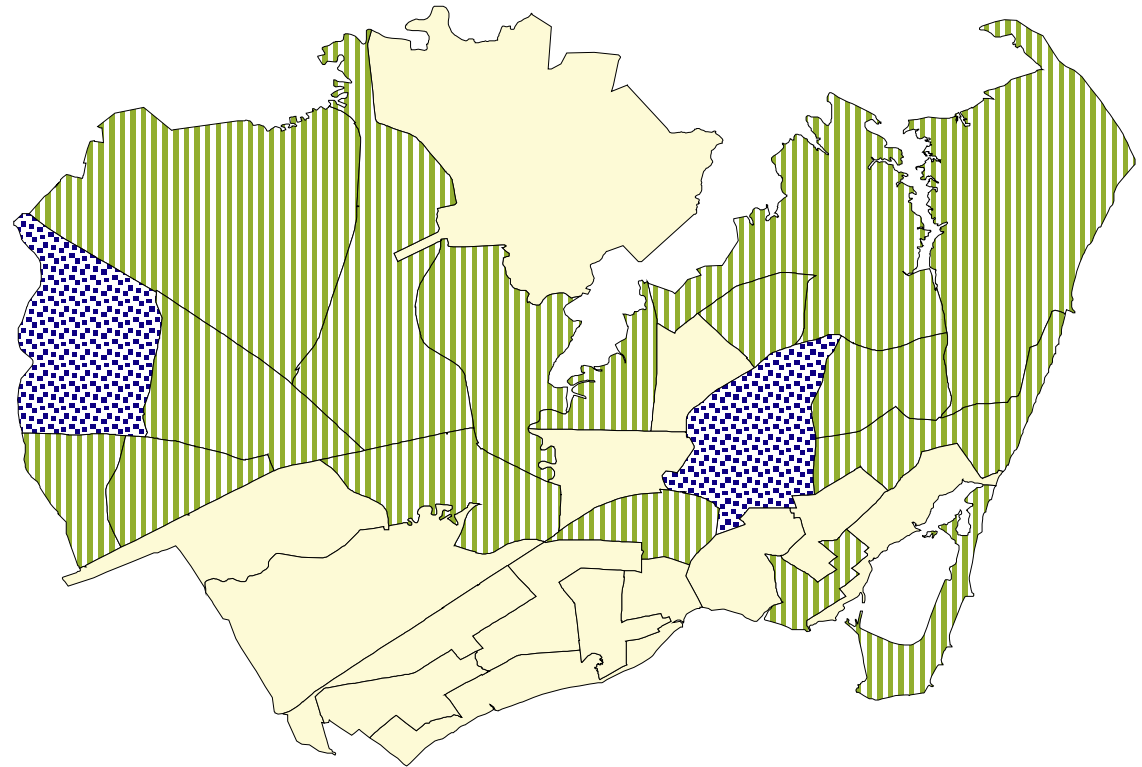

Percent of the Population Who Are Naturalized Citizens

Hampton City Key:

Data are divided into six groups based on the statewide distribution of naturalized citizens among Census tracts. The percentage of Virginia Census tracts that fall under each group and the corresponding percent of the population who are naturalized citizens are indicated below.

- Group 1: Top 1% of tracts, 15-20 percent
- Group 2: Next 4% of tracts, 11-14 percent
- Group 3: Next 5% of tracts, 8-10 percent
- Group 4: Next 15% of tracts, 4-7 percent
- Group 5: Next 25% of tracts, 2-3 percent
- Group 6: Bottom 50% of tracts, fewer than 2 percent