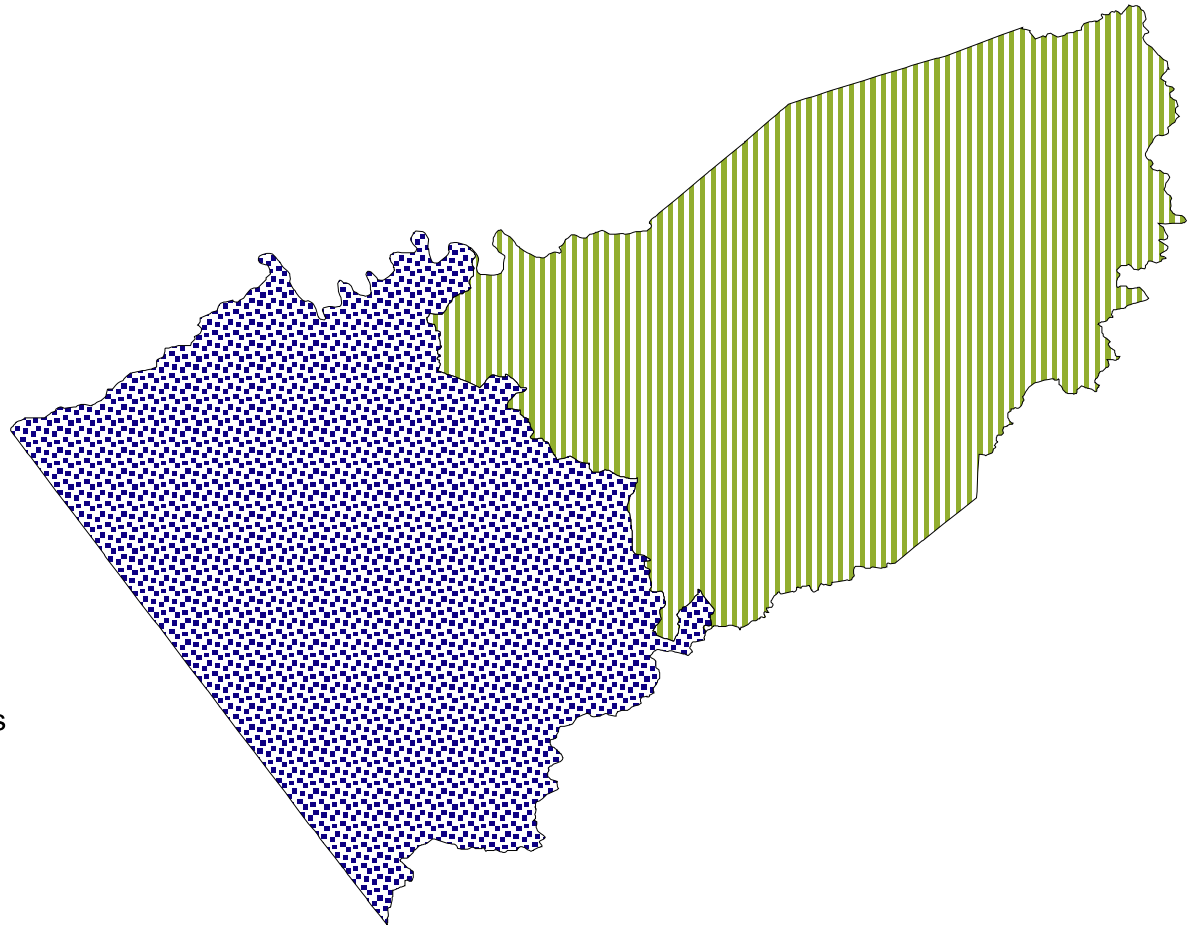

Number of Foreign-Born Individuals in Poverty

Floyd County Key:

Data are divided into six groups based on the statewide distribution of foreign-born individuals in poverty among Census tracts. The percentage of Virginia Census tracts that fall under each group and the corresponding number of individuals are indicated below.

- Group 1: Top 1% of tracts, 457-1,127 individuals
- Group 2: Next 4% of tracts, 189-456 individuals
- Group 3: Next 5% of tracts, 109-188 individuals
- Group 4: Next 15%, of tracts 34-108 individuals
- Group 5: Next 25% of tracts, 9-33 individuals
- Group 6: Bottom 50% of tracts, fewer than 9 individuals