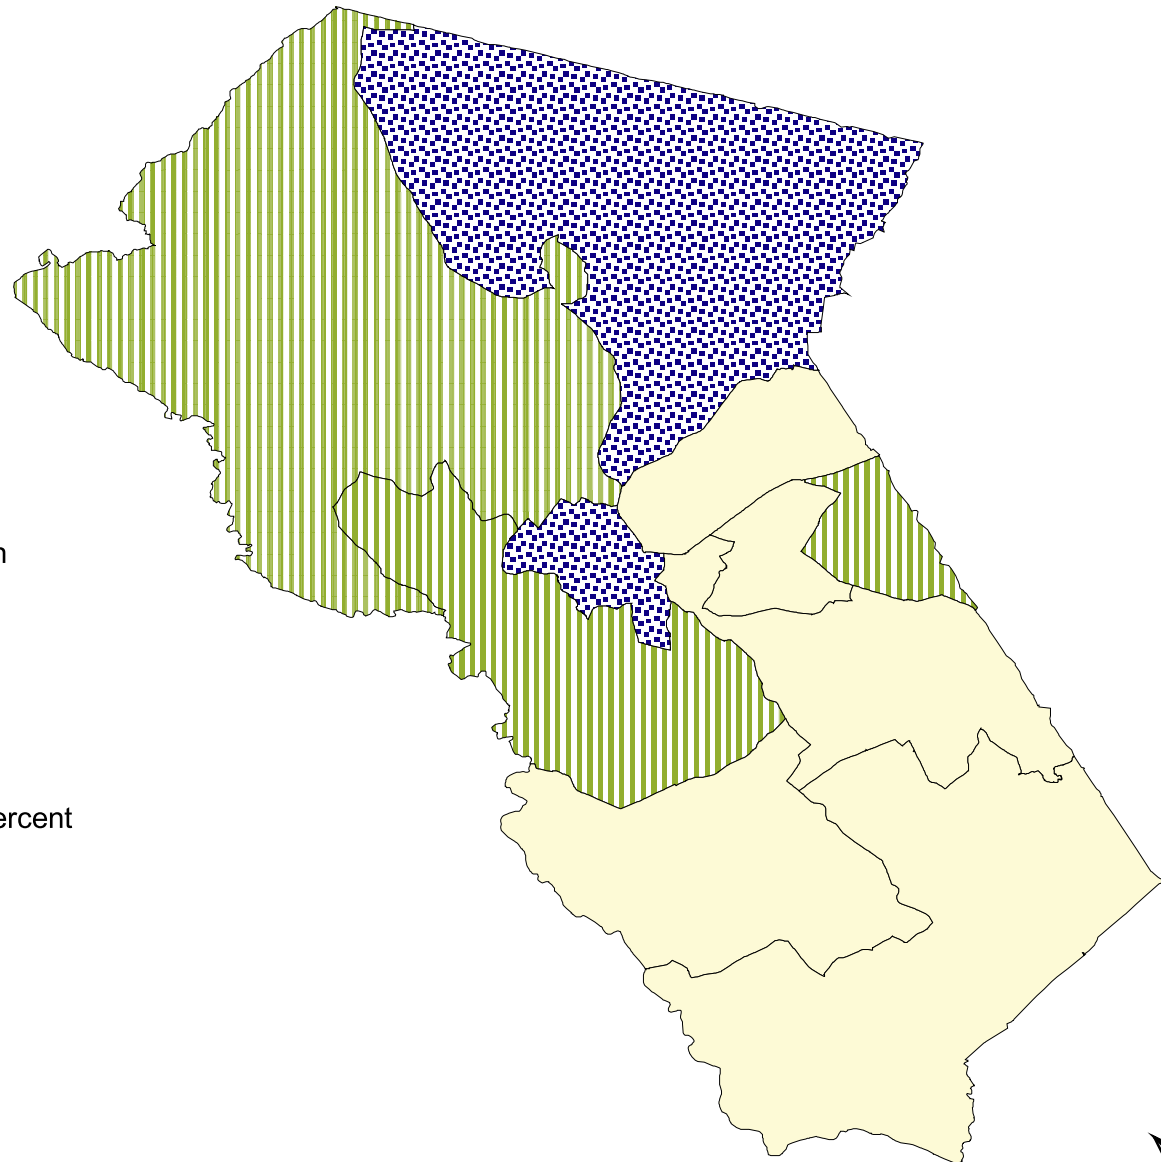

Percent of the Population Who Are Non-Citizens

Fauquier County Key:

Data are divided into six groups based on the statewide distribution of non-citizens among Census tracts. The percentage of Virginia Census tracts that fall under each group and the corresponding percent of the population who are non-citizens are indicated below.

- Group 1: Top 1% of tracts, 34-54 percent
- Group 2: Next 4% of tracts, 17-33 percent
- Group 3: Next 5% of tracts, 12-16 percent
- Group 4: Next 15% of tracts, 4-11 percent
- Group 5: Next 25% of tracts, 2-3 percent
- Group 6: Bottom 50% of tracts, fewer than 2 percent