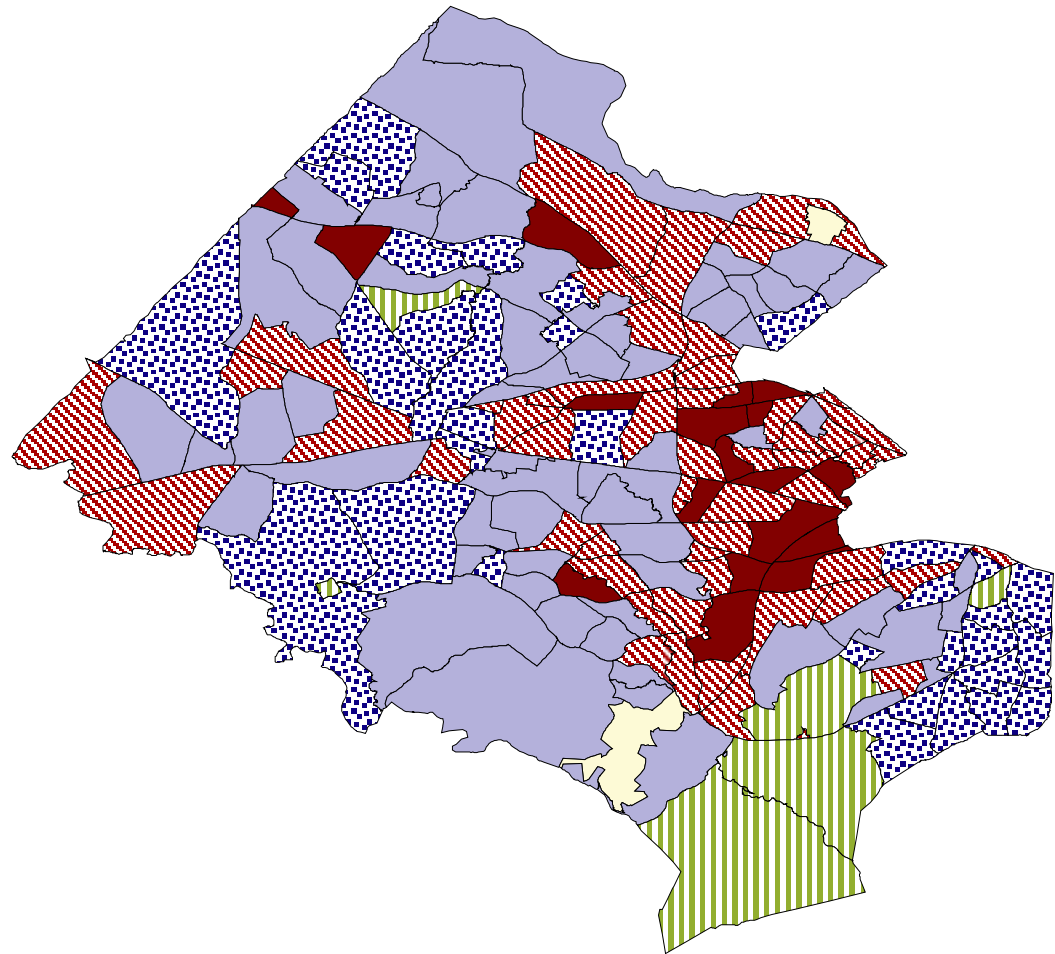

# Percent of the Population Who Are Naturalized Citizens

## Fairfax County and City Key:

Data are divided into six groups based on the statewide distribution of naturalized citizens among Census tracts. The percentage of Virginia Census tracts that fall under each group and the corresponding percent of the population who are naturalized citizens are indicated below.

- Group 1: Top 1% of tracts, 15-20 percent
- Group 2: Next 4% of tracts, 11-14 percent
- Group 3: Next 5% of tracts, 8-10 percent
- Group 4: Next 15%, of tracts 4-7 percent
- Group 5: Next 25% of tracts, 2-3 percent
- Group 6: Bottom 50% of tracts, fewer than 2 percent